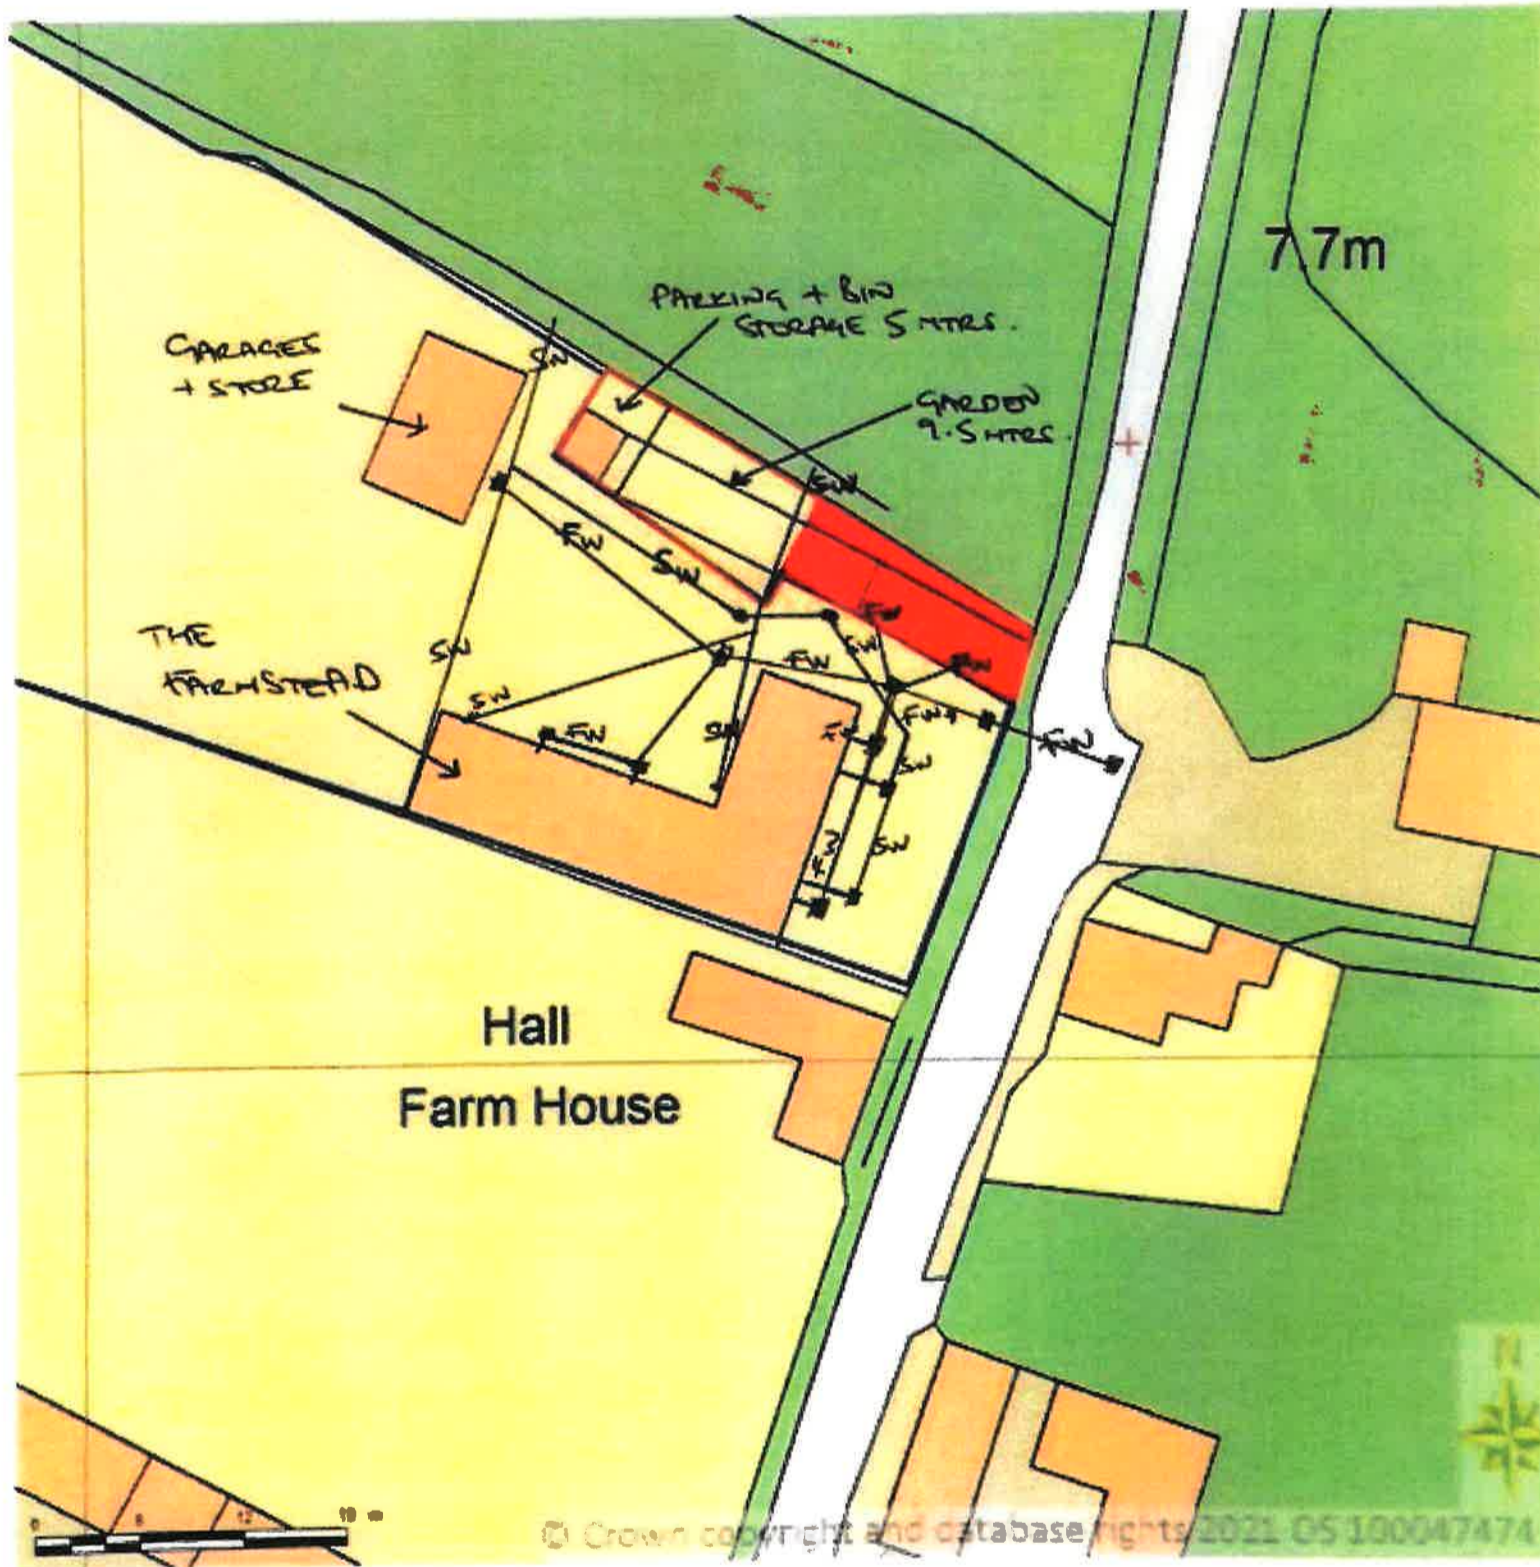

BLOCK/SITE PLAN
AREA 90m x 90m
SCALE: 1:500 on A4
CENTRE COORDINATES: 465241 , 432916

Supplied by Streetwise Maps Ltd
www.streetwise.net
Licence No: 100047474
17:33:50 07/03/2021

BUSINESS SUPPORT
- 4 MAY 2021
RECEIVED